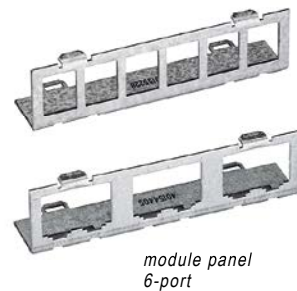

# Surface-mounted Panels

## Surface-mounted Panels Keystone & Vario-Keystone

product code	product description
<b>KDVCBG100000000</b>	<b>box housing</b> galvanised steel for 6-port modular rail 34.5x121x100 HxWxD
<b>KDVCBM1K0000000</b>	<b>6-port modular panel Keystone</b> material: galvanised steel for box housing 6xRJ45 modules
<b>KDVCBM1M0000000</b>	<b>6-port modular panel Vario-Keystone</b> material: galvanised steel for box housing 6xRJ45 modules
<b>KDV CBD100000000</b>	<b>optional cover flap for dust protection</b> for box housing 6xRJ45 modules
<b>KDVCBG200000000</b>	<b>box housing</b> galvanised steel for 12-port modular rail 34.5x121x100 HxWxD
<b>KDVCBM2K0000000</b>	<b>12-port module panel Keystone</b> material: galvanised steel for box housing 12xRJ45 modules
<b>KDVCBM2M0000000</b>	<b>12-port module panel Vario-Keystone</b> material: galvanised steel for box housing 12xRJ45 modules
<b>KDV CBD300000000</b>	<b>optional cover flap for dust protection</b> for box housing 12xRJ45 modules
<b>KDVCBG300000000</b>	<b>box housing</b> galvanised steel for 24-port modular rail 34.5x455x100 HxWxD
<b>KDVCBM3K0000000</b>	<b>24-port module panel Keystone</b> material: galvanised steel for box housing 24xRJ45 modules
<b>KDVCBM3M0000000</b>	<b>24-port module panel Vario-Keystone</b> material: galvanised steel for box housing 24xRJ45 modules
<b>KDV CBD200000000</b>	<b>optional cover flap for dust protection</b> for box housing 24xRJ45 modules

1

2

3

Box housing 2-port and 4-port on request

### MegaLine® Connect 45 Pro, RJ45 jack, Keystone formate

product code	product description
KDA4M5KR1000024	<b>MegaLine® Connect 45 Pro Plus</b> Kat.6 <sub>A</sub> ISO/IEC, Keystone, 360° shield, packing unit: 24 pcs
KDA4M5KR1100024	<b>MegaLine® Connect 45 Pro</b> Kat.6 <sub>A</sub> ISO/IEC, Keystone, packing unit: 24 pcs