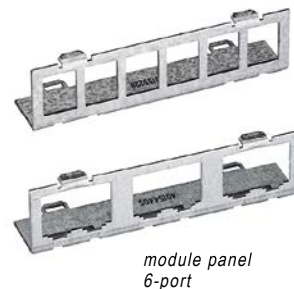

# Surface-mounted Panels

## Surface-mounted Panels Keystone & Vario-Keystone

product code	product description
LKD9ZE610070000	<b>box housing</b> galvanised steel for 6-port modular rail 34.5x121x100 HxWxD
LKD9ZE610640000	<b>6-port modular panel Keystone</b> material: galvanised steel for box housing 6xRJ45 modules
LKD9ZE610140000	<b>6-port modular panel Vario-Keystone</b> material: galvanised steel for box housing 6xRJ45 modules
LKD9ZE610080000	<b>optional cover flap for dust protection</b> for box housing 6xRJ45 modules

1

LKD9ZE610740000	<b>box housing</b> galvanised steel for 12-port modular rail 34.5x121x100 HxWxD
LKD9ZE610670000	<b>12-port module panel Keystone</b> material: galvanised steel for box housing 12xRJ45 modules
LKD9ZE610170000	<b>12-port module panel Vario-Keystone</b> material: galvanised steel for box housing 12xRJ45 modules
LKD9ZE610730000	<b>optional cover flap for dust protection</b> for box housing 12xRJ45 modules